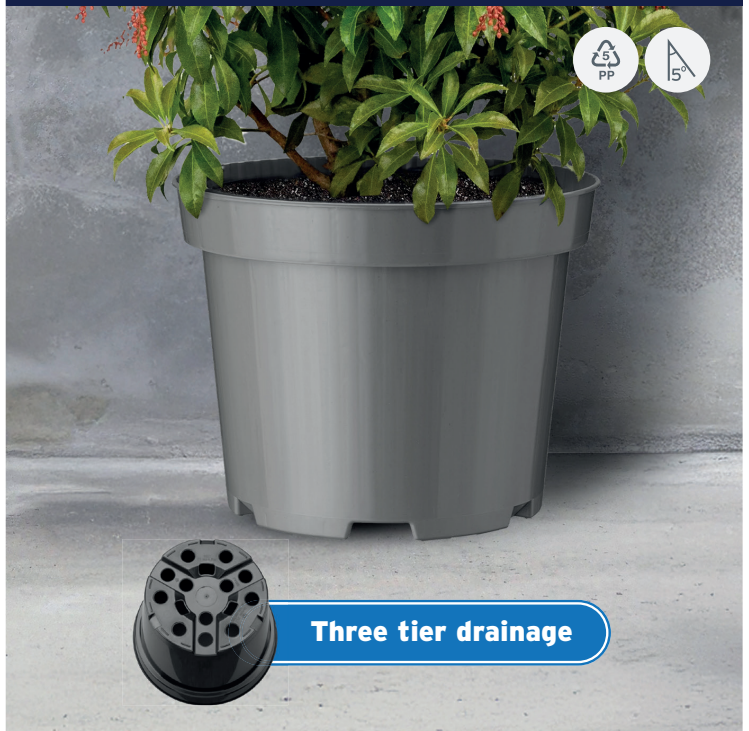

Code	Description			
20108	25x25x26 H	25 cm	26 cm	8

NEW

25X25X26 SF TALL SQUARE

Contamination preventing elevated bottom with high feet
Optimal drainage and air pruning through mesh bottom
Ideal for softfruit
10 litre volume

Code	Description			
20109	25x25x26 SF	25 cm	26 cm	56

NEW

SQUARE-ROUND VKR CONTAINERS

Three tier drainage

Renewed injected square round container
Strong marketing tool through 4 excellently securing tag slots
Superb drainage through three tier bottom hole system

NEW

SBX LIGHT CONTAINERS

Three tier drainage

Lightweight injected nursery container
Sturdy rim and shoulder for easy destacking and handling
Superb drainage through three tier bottom hole system
Lower footprint