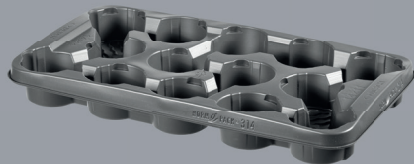

DESCH

*'Desch innovative solutions,
sustainable, smart, impactful.'*

DESCH.NL

TRAYC TRAYS

New 4-to-a-layer Tray

Part of Landgard refund & recycling system

Fits: 14 x 11 cm, 10 x 13 cm, 12 x 12 cm and 24 x 9 cm

Code	Description			
38314	14 x 11 cm	6,5 cm	56	84
38310	10 x 13 cm	7,5 cm	40	60
38312	12 x 12 cm	7 cm	48	72
38324	24 x 9 cm	5,2 cm	96	144

314 TRAY NORMPACK

New 4 to a layer tray

Part of Royal Flora Holland refund system

Fits 14 x 10 1/2 / 11 cm

Available with base holes or overflow holes

Code	Description			
314	56 x 31 cm	6,5 cm	56	84

NEW

25X25X26 TALL SQUARE

Optimal dewatering through 3-tier drainage
Featuring 8 side holes
11 litre volume

Code	Description			
20109	25x25x26 SF	25 cm	26 cm	56

NEW

SQUARE-ROUND VKR CONTAINERS

Three tier drainage

Renewed injected square round container
Strong marketing tool through 4 excellently securing tag slots
Superb drainage through three tier bottom hole system