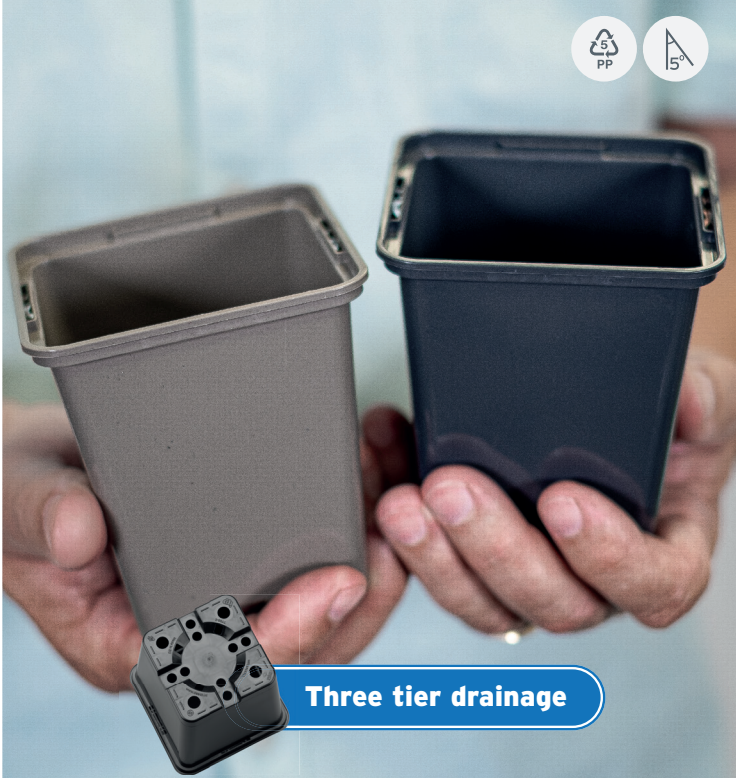

NEW

SBX LIGHT CONTAINERS

Three tier drainage

Lightweight injected nursery container
Sturdy rim and shoulder for easy destacking and handling
Superb drainage through three tier bottom hole system
Lower footprint

Code	Description			
41403.	SBX 1,5L	15 cm	12 cm	15
41405.	SBX 2L	17 cm	13,5 cm	15
41407.	SBX 3L	19 cm	14,5 cm	12

SQUARE CONTAINERS

Three tier drainage

Injected P9, P10 and P11
Optimal workability in modern horti technology
Second to none three tier drainage system
Strong marketing tool with 4 excellently securing tag slots