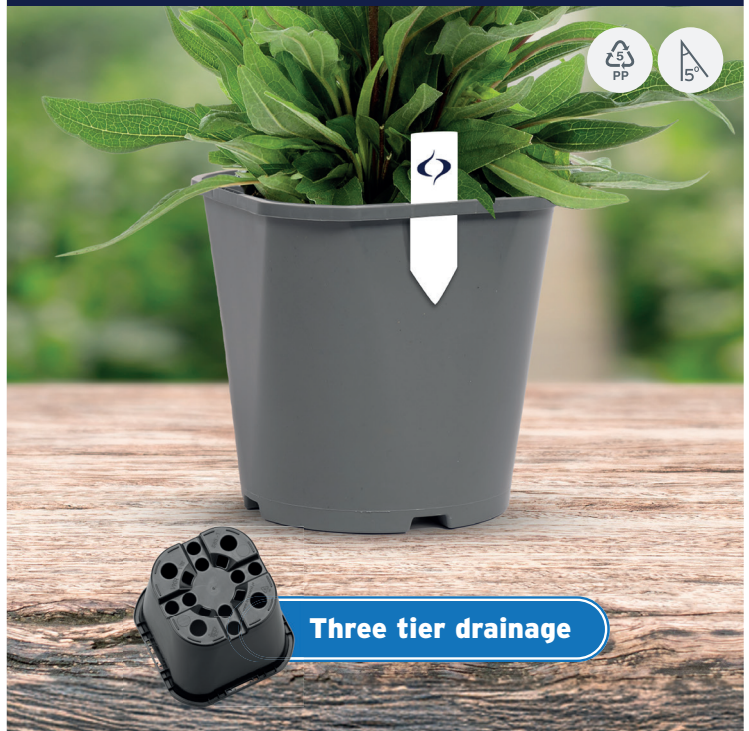

Fits 14 x 10 1/2 / 11 cm

Available with base holes or overflow holes

Code	Description			
314	56 x 31 cm	6,5 cm	56	84

NEW

25X25X26 TALL SQUARE

Optimal dewatering through 3-tier drainage
Featuring 8 side holes
11 litre volume

Code	Description			
20108	25x25x26 H	25 cm	26 cm	8

NEW

25X25X26 SF TALL SQUARE

Contamination preventing elevated bottom with high feet
Optimal drainage and air pruning through mesh bottom
Ideal for softfruit
10 litre volume

Code	Description			
20109	25x25x26 SF	25 cm	26 cm	56

NEW

SQUARE-ROUND VKR CONTAINERS

Three tier drainage

Renewed injected square round container
Strong marketing tool through 4 excellently securing tag slots
Superb drainage through three tier bottom hole system